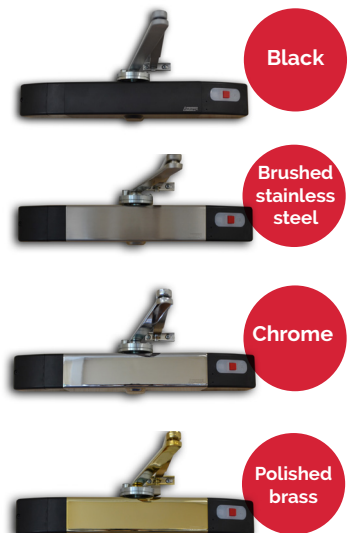

Decorative finishes available

Black

Brushed stainless steel

Chrome

Polished brass

Step by step
installation
videos
available on
YouTube!